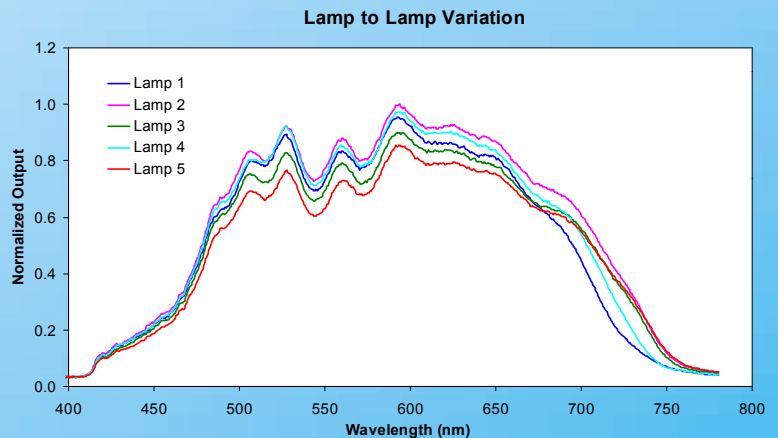

Innovative Photonic Solutions

4910

CAUBRATOR™

Ensures the repeatability of the 4900 series

KEY FEATURES

- External Photonic Reference
- Process Indicator LED's
- < 1% Variation Unit to Unit
- Rejects Inadequate Lamp
- Avoid Premature Lamp Failure
- 4900 Independent

The **4910 SmartCal™** is a NIST traceable calibrator that adjusts the lamp to an optimum level, ensuring reliable performance. The **4910** is also effective in screening poor quality lamps. Some lamps do not produce the correct photonic output no matter how high you adjust the lightsource. These poor lamps typically have short lifetimes requiring additional maintenance. The **4910** keeps them out of your system altogether. With it's simple one button functionality the **4910** is a must in systems where repeatability is crucial. In systems with multiple units its only necessary to have one **4910** for any number of **4900** Lightsources.

Detail Drawing

Technical Specifications

Physical

Height: 2.39" (60.7mm)
 Width: 2.67" (67.8mm)
 Length: 8.09" (205.5mm)
 Weight: 1.0lbs (.454 kg)

Environmental

Temperature: 0 to 40C
 Relative Humidity: 0 to 95%
 Altitude Rating: 2000m (max)
 Pollution Rating: Pollution Degree 2