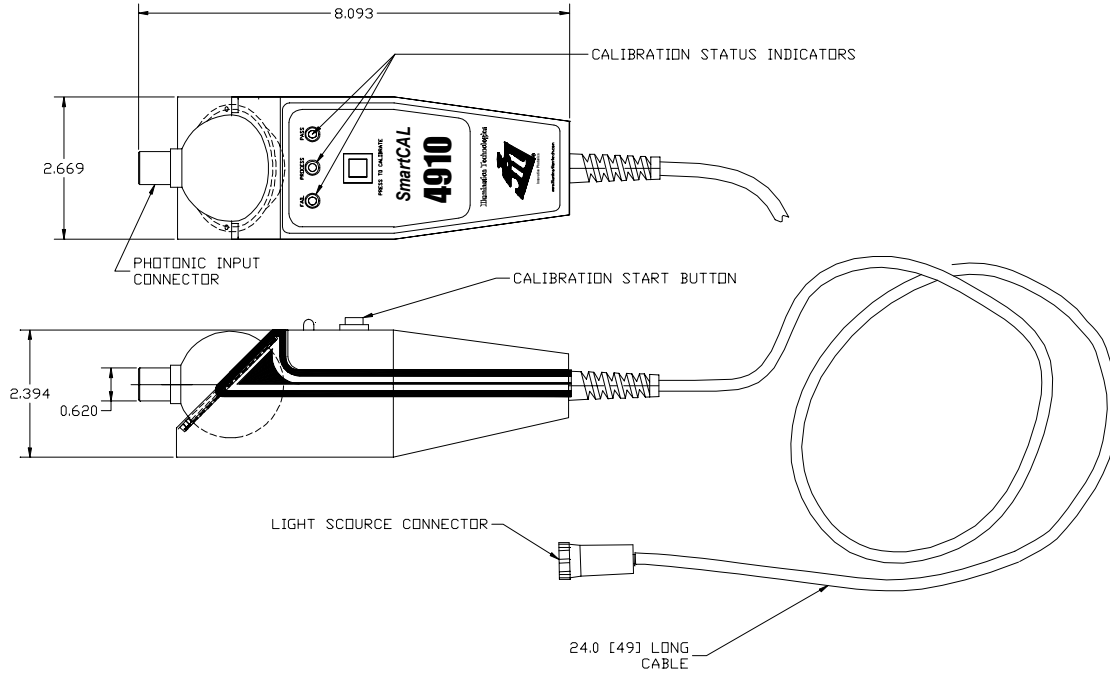

Innovative Photonic Solutions

4910

CAUBRATOR™

Ensures the repeatability of the 4900 series

KEY FEATURES

- External Photonic Reference
- Process Indicator LED's
- < 1% Variation Unit to Unit
- Rejects Inadequate Lamp
- Avoid Premature Lamp Failure
- 4900 Independent

Illumination Technologies has developed new technology to combat this problem. The **4900 AutoCal™** in conjunction with the **4910 SmartCal™** will keep lamp output within +3% from lamp to lamp, while keeping all **4900's** within +4% of each other.

The **4910 SmartCal™** is a NIST traceable calibrator that adjusts the lamp to an optimum level, ensuring reliable performance. The **4910** is also effective in screening poor quality lamps. Some lamps do not produce the correct photonic output no matter how high you adjust the lightsource. These poor lamps typically have short lifetimes requiring additional maintenance. The **4910** keeps them out of your system altogether. With it's simple one button functionality the **4910** is a must in systems where repeatability is crucial. In systems with multiple units its only necessary to have one **4910** for any number of **4900** Lightsources.

Detail Drawing

Technical Specifications

Physical

Height: 2.39" (60.7mm)
 Width: 2.67" (67.8mm)
 Length: 8.09" (205.5mm)
 Weight: 1.0lbs (.454 kg)

Environmental

Temperature: 0 to 40C
 Relative Humidity: 0 to 95%
 Altitude Rating: 2000m (max)
 Pollution Rating: Pollution Degree 2